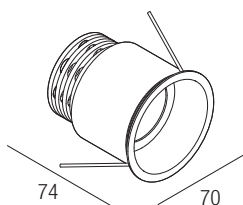

Dimensions

Adjustable optics

15°-55°

CCT/CRI/Flux

CCT	CRI85	CRI93
2200K	810lm	
2700K	890lm	840lm
3000K	1000lm	930lm
4000K	1040lm	960lm

Code construction

AE1 X X X

Accessories

AL4010 (1..2) IP20 PUSH 0/1..10V \varnothing 72 mm

ALD450 (1) IP20 DALI 2 PUSH \varnothing 36 mm

AL4151 (1..2) IP20 DALI 2 \varnothing 72 mm

AL4153 (1..2) IP20 PUSH IGBT-TRIAC \varnothing 56 mm