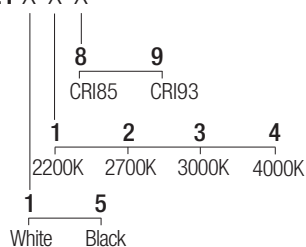

Supply current

500mA (V_f 18V)

Power

10W

Series wiring

CRI

85-93 (2700K-3000K-4000K only)

2-Step MacAdam

Dimensions

Adjustable optics

15°-55°

CCT/CRI/Flux

CCT	CRI85	CRI93
2200K	810lm	
2700K	890lm	840lm
3000K	1000lm	930lm
4000K	1040lm	960lm

Code construction

AE1 X X X

Accessories