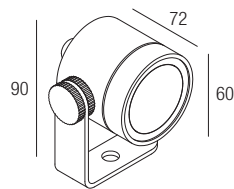

2-Step MacAdam

Dimensions

Photometric diagrams

CCT/CRI/Flux

2700K	384 lm
3000K	400 lm
4200K	462 lm
6000K	495 lm

Code construction

Note: Made-to-measure cable available on request.

Accessories