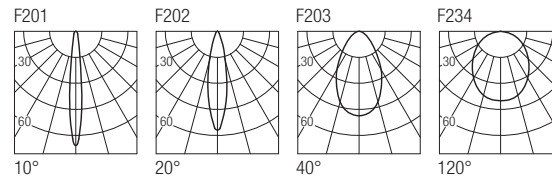

2-Step MacAdam

Dimensions

Photometric diagrams

CCT/CRI/Flux

2700K	384 lm
3000K	400 lm
4200K	462 lm
6000K	495 lm

Code construction

Note: Made-to-measure cable available on request.

Accessories