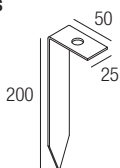

Accessories

XP0022

Earth spike

XP0200

Aluminium

Base

XP0500

Black