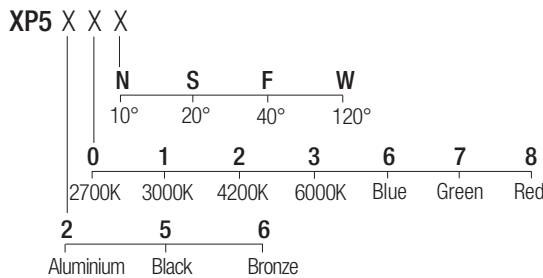

2-Step MacAdam

Dimensions

Photometric diagrams

CCT/CRI/Flux

2700K	384 lm
3000K	400 lm
4200K	462 lm
6000K	495 lm

Code construction

Note: Made-to-measure cable available on request.

Accessories