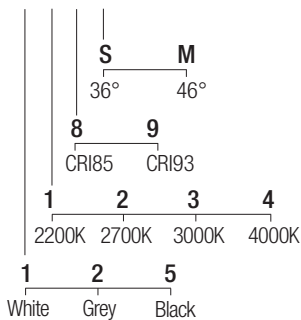

IP44 made in Italy

Supply current

500mA ($V_f 18V$)

Power

10W

Series wiring

CRI

85-93 (2700K-3000K-4000K only)

2-Step MacAdam

Dimensions

Photometric diagrams

CCT/CRI/Flux

Code construction

BAQ1 X X X X

Accessories

LBAQ101