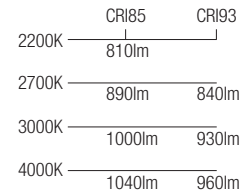

IP44 made in Italy

Supply current

500mA ($V_f 18V$)

Power

10W

Series wiring

CRI

85-93 (2700K-3000K-4000K only)

2-Step MacAdam

Dimensions

Photometric diagrams

CCT/CRI/Flux

Code construction

BAQ1 X X X X

Accessories

LBAQ101