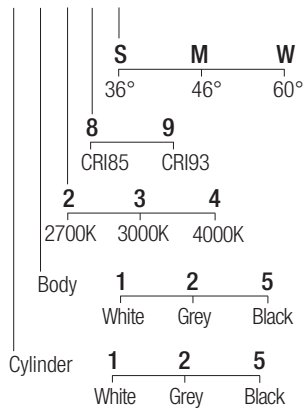

CCT/CRI/Flux

	CRI85	CRI93
2700K	890lm	840lm
3000K	1000lm	930lm
4000K	1040lm	960lm

Code construction

BU1 X X X X X