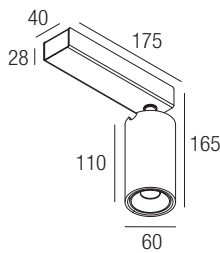

CE  IP20 made in Italy

Supply current
230VAC

Power
10W

CRI
85-93

2-Step MacAdam

Dimensions

Photometric diagrams

CCT/CRI/Flux