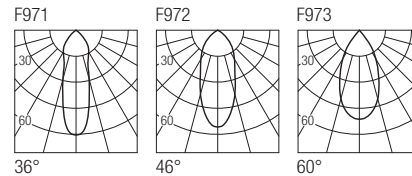

CE  IP20 made in Italy

Supply current
230VAC

Power
10W

CRI
85-93

2-Step MacAdam

Dimensions

Photometric diagrams

CCT/CRI/Flux