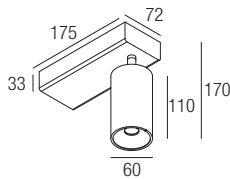

Dimensions

Photometric diagrams

CCT/CRI/Flux

	CRI85	CRI93
2700K	890lm	840lm
3000K	1000lm	930lm
4000K	1040lm	960lm

Code construction

BB1 X X X X X

Note: Dimmable version available on request.

Accessories