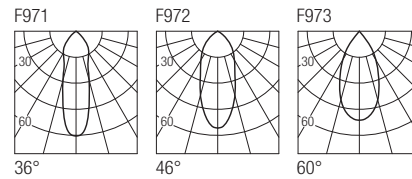

Dimensions

Photometric diagrams

CCT/CRI/Flux

	CRI85	CRI93
2700K	890lm	840lm
3000K	1000lm	930lm
4000K	1040lm	960lm

Code construction

BB1 X X X X X

Note: Dimmable version available on request.

Accessories