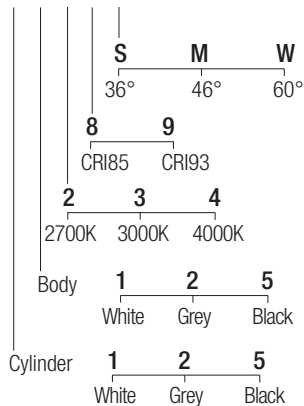

Dimensions

Photometric diagrams

CCT/CRI/Flux

	CRI85	CRI93
2700K	890lm	840lm
3000K	1000lm	930lm
4000K	1040lm	960lm

Code construction

BB1 X X X X X

Note: Dimmable version available on request.

Accessories