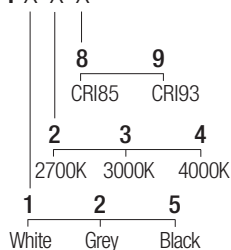

Supply current

230VAC

Power

10W

CRI

85-93

2-Step MacAdam

Dimensions

Adjustable optics

10°-55°

CCT/CRI/Flux

	CRI85	CRI93
2700K	890lm	840lm
3000K	1000lm	930lm
4000K	1040lm	960lm

Code construction

BF1 X X X

Note: Dimmable version available on request.

Accessories