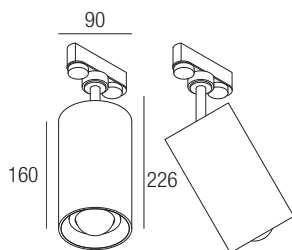

CE  IP20 made in Italy

The Bull Focus range offers spotlights for electric track installation with adjustable beam opening from 10° to 55°, in which minimal and sophisticated design merge with an innovative dissipative concept. The use of high-quality COB LEDs, with CRI 85 and CRI 93, offers high chromatic results.

Supply current

230VAC

Power

10W

CRI

85-93

2-Step MacAdam

Dimensions