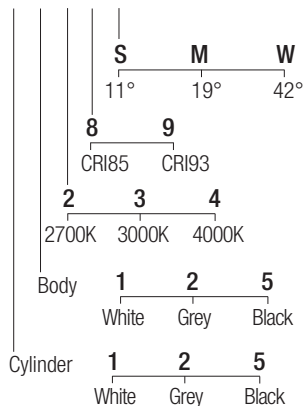

Code construction

BU4 X X X X X

Note: Dimmable version available on request.

Accessories

BUX4NA

Low luminance louver

BUX4FL

Adjustable barn door flaps