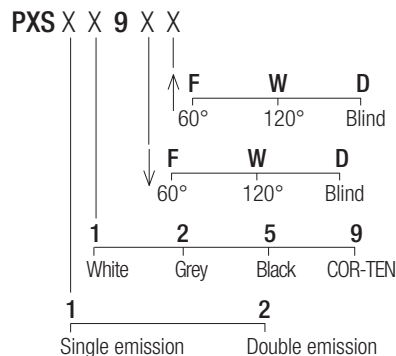

Drivers/Controllers

Push control

C03010 (2...9 fixtures) IP20 PUSH

Radio control system

C03010 (2...9 fixtures) IP20

C01062 Radio receiver - Ricevitore radio

AL2031 Driver 24VDC

C01063 Radio remote control - Telecomando

Note: All codes are required for correct installation of the radio control system.