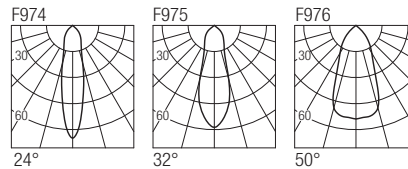

Supply current

500mA (V_f 36V)

Power

20W

CRI

85-93

2-Step MacAdam

Dimensions

Photometric diagrams

CCT/CRI/Flux

CCT	CRI85	CRI93
2700K	1830lm	1700lm
3000K	2000lm	1830lm
4000K	2100lm	1950lm

Code construction

C2 X X X X

Accessories

LOH2 LOH2B LOH2G

White Black Grey