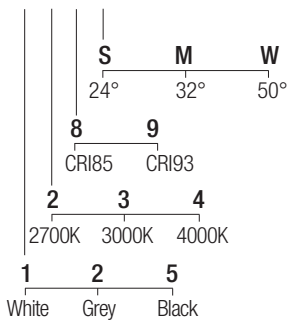

Supply current

500mA (V_f 36V)

Power

20W

CRI

85-93

2-Step MacAdam

Dimensions

Photometric diagrams

CCT/CRI/Flux

CCT	CRI85	CRI93
2700K	1830lm	1700lm
3000K	2000lm	1830lm
4000K	2100lm	1950lm

Code construction

C2 X X X X

Accessories

LOH2 LOH2B LOH2G

White Black Grey

AL4010 (1) IP20 PUSH 0/1..10V ⌀72 mm

ALB451 (1) IP20 DALI 2 PUSH ⌀46 mm

AL4151 (1) IP20 DALI 2 ⌀72 mm

AL4153 (1) IP20 PUSH IGBT-TRIAC ⌀56 mm