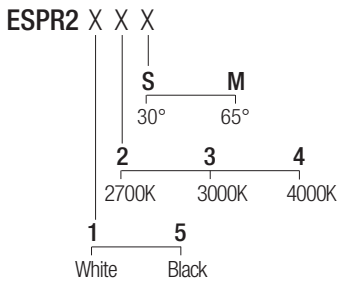

Dimensions

Photometric diagrams

CCT/CRI/Flux

2700K	1892lm
3000K	2010lm
4000K	2314lm

Code construction

Drivers 24VDC

on/off

AL2012 (1) IP20 d: 146x55x19(h) mm

AL2031 (1..3) IP20 d: 255x60x36(h) mm

AL2040 (1..7) IP20 d: 240x60x49(h) mm

dimnable

AL5012 (1) IP20 DALI 2 PUSH 0/1..10V d: 150x38x24,5(h) mm

AL5241 (2..5) IP20 DALI 2 PUSH d: 190x65x22(h) mm