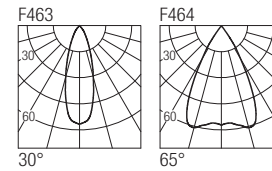

Dimensions

Photometric diagrams

CCT/CRI/Flux

2700K	1892lm
3000K	2010lm
4000K	2314lm

Code construction

Drivers 24VDC

on/off

AL2012 (1) IP20 d: 146x55x19(h) mm

AL2031 (1..3) IP20 d: 255x60x36(h) mm

AL2040 (1..7) IP20 d: 240x60x49(h) mm

dimnable

AL5012 (1) IP20 DALI 2 PUSH 0/1..10V d: 150x38x24,5(h) mm

AL5241 (2..5) IP20 DALI 2 PUSH d: 190x65x22(h) mm