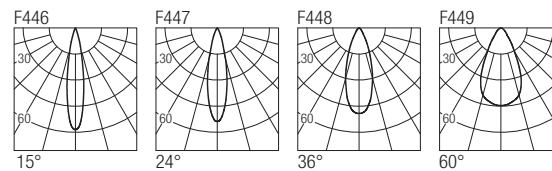

Supply current
500mA (V_i 9V)

Power
6W

Series wiring

CRI
98

2-Step MacAdam

Dimensions

Photometric diagrams

CCT/CRI/Flux