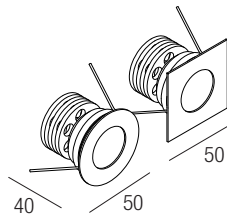

Supply current
500mA (V_i 9V)

Power
6W

Series wiring

CRI
98

2-Step MacAdam

Dimensions

Photometric diagrams

CCT/CRI/Flux

AL7022
24VDC/500mA constant current converter

Drivers 500mA

- on/off
- AL1074** (1..2) IP20 ⌀30 mm
 - AL1077** (1..2) IP20 ⌀40 mm
 - AL1084** (1..3) IP20 S.P. ⌀55 mm
- dimmmable
- AL4010** (1..4) IP20 PUSH 0/1..10V ⌀72 mm
 - ALD450** (1..2) IP20 DALI 2 PUSH ⌀36 mm
 - AL4151** (1..4) IP20 DALI 2 ⌀72 mm
 - AL4153** (1..4) IP20 PUSH IGBT-TRIAC ⌀56 mm