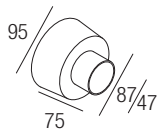

LFX601
Low luminance louver

SFX601
Milky screen

Note: The filter and the screen must be ordered together with the lighting fixture.

AL7022
24VDC/500mA constant current converter

Drivers 500mA

1. on/off
2. **AL1074** (1..2) IP20 ⌀30 mm
   - **AL1077** (1..2) IP20 ⌀40 mm
   - **AL1084** (1..3) IP20 S.P. ⌀55 mm
3. dimmmable
4. **AL4010** (1..4) IP20 PUSH 0/1..10V ⌀72 mm
   - **ALD450** (1..2) IP20 DALI 2 PUSH ⌀36 mm
   - **AL4151** (1..4) IP20 DALI 2 ⌀72 mm
   - **AL4153** (1..4) IP20 PUSH IGBT-TRIAC ⌀56 mm