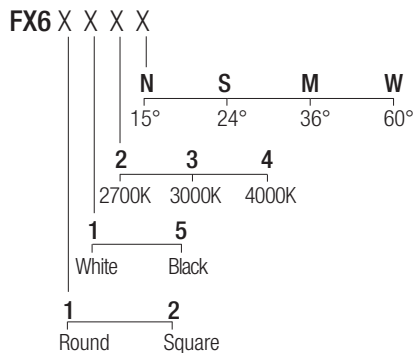

CCT/CRI/Flux

2700K	540 lm
3000K	600 lm
4000K	620 lm

Code construction