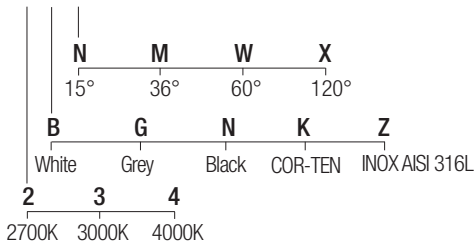

Photometric diagrams

CCT/CRI/Flux

2700K — 1830lm
3000K — 2000lm
4000K — 2100lm

Code construction

FLY2 X X X

Accessories

CSXJ02

Recessing box

LFLY201

Low luminance louver

Note: the filter must be ordered together with the lighting fixture.

Drivers 500mA

on/off

AL1084 (1) IP20 S.P. ⌀ 55 mm

AL9052 (1) IP67 ⌀ 44 mm

dimmmable