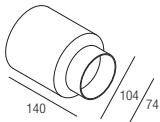

Photometric diagrams

CCT/CRI/Flux

2700K — 1830lm
3000K — 2000lm
4000K — 2100lm

Code construction

FLY2 X X X

Accessories

CSXJ02

Recessing box

LFLY201

Low luminance louver

Note: the filter must be ordered together with the lighting fixture.

Drivers 500mA

on/off

AL1084 (1) IP20 S.P. ⌀ 55 mm

AL9052 (1) IP67 ⌀ 44 mm

dimmmable

AL4010 (1) IP20 PUSH 0/1..10V ⌀ 72 mm

ALB451 (1) IP20 DALI 2 PUSH ⌀ 46 mm

AL4151 (1) IP20 DALI 2 ⌀ 72 mm

AL4153 (1) IP20 PUSH IGBT-TRIAC ⌀ 56 mm

AL8050 (1) IP67 DALI 2 ⌀ 48 mm