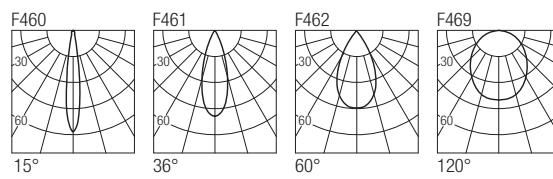

Photometric diagrams

CCT/CRI/Flux

2700K — 1830lm
3000K — 2000lm
4000K — 2100lm