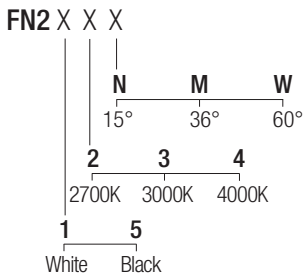

Code construction

Accessories

LFN201

Low luminance louver

SFN201

Milky screen

Note: the filter and the screen must be ordered together with the lighting fixture.

Drivers 500mA

on/off

AL1084 (1) IP20 S.P. ⌀ 55 mm

dimnable

AL4010 (1) IP20 PUSH 0/1..10V ⌀ 72 mm

ALB451 (1) IP20 DALI 2 PUSH ⌀ 46 mm

AL4151 (1) IP20 DALI 2 ⌀ 72 mm

AL4153 (1) IP20 PUSH IGBT-TRIAC ⌀ 56 mm