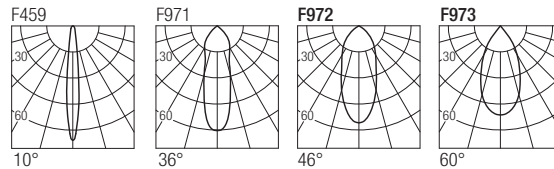

2-Step MacAdam

Dimensions

Photometric diagrams

CCT/CRI/Flux

CCT	CRI85	CRI93
2700K	890lm	840lm
3000K	1000lm	930lm
4200K	1040lm	960lm

Code construction

Note: Made-to-measure cable available on request.

Accessories