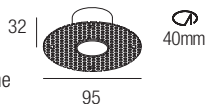

Accessories

ZQC001 ZQC001B

White Black

Plasterboard recessing frame