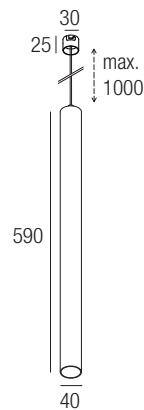

IP20 made in Italy

Supply current

500mA (V_f 18V)

Power

10W

Series wiring

CRI

85-93

2-Step MacAdam

Dimensions

Photometric diagrams

CCT/CRI/Flux

CCT	CRI85	CRI93
2700K	890lm	840lm
3000K	1000lm	930lm
4200K	1040lm	960lm

Code construction

Note: Made-to-measure cable available on request.

Accessories