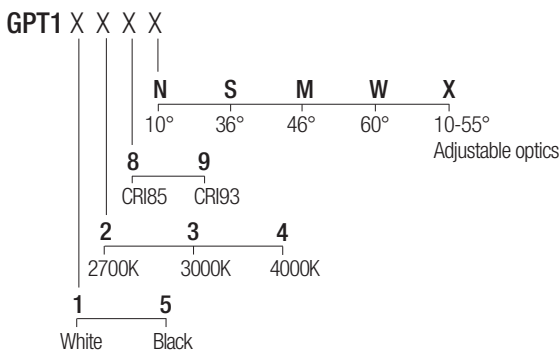

2-Step MacAdam

Dimensions

Photometric diagrams

CCT/CRI/Flux

CCT	CRI85	CRI93
2700K	890lm	840lm
3000K	1000lm	930lm
4200K	1040lm	960lm

Code construction

Note: Made-to-measure cable available on request.

Accessories