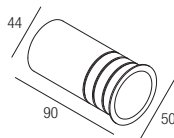

Supply current
350-500 mA (V, 2,9V)

Power
1-2 W

Series wiring

CRI
85

2-Step MacAdam

Dimensions

Photometric diagrams

CCT/CRI/Flux

	350mA	500mA
2700K	89lm	128lm
3000K	93lm	133lm
4200K	103lm	154lm
6000K	114lm	165lm

Code construction

Note: Made-to-measure cable available on request.

Accessories

CSGS01
Recessing box with trim
Note: Recessing box needed for installation.

LGS201
Low luminance louver

Note: The filter must be ordered together with the lighting fixture.

Drivers 350mA

on/off
AL1034 (1..11) IP20 ⌀ 30 mm
AL1035 (1..11) IP20 ⌀ 40 mm
AL1037 (1..16) IP20 S.P. ⌀ 55 mm
AL9011 (1..12) IP67 ⌀ 44 mm

dimmmable
AL4000 (1..12) IP20 PUSH 0/1..10V ⌀ 72 mm
ALD435 (1..11) IP20 DALI 2 PUSH ⌀ 36 mm
AL4051 (2..14) IP20 DALI 2 ⌀ 72 mm
AL4053 (1..14) IP20 PUSH IGBT-TRIAC ⌀ 56 mm
AL6035 (2..8) IP67 DALI 2 ⌀ 44 mm
AL8035 (4..16) IP67 DALI 2 ⌀ 48 mm