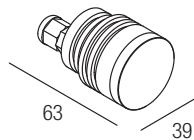

Supply current
350-500 mA (V, 2,9V)

Power
1-2 W

Series wiring

CRI
85

2-Step MacAdam

Dimensions

Photometric diagrams

CCT/CRI/Flux

LGS201
Low luminance louver

Note: The filter must be ordered together with the lighting fixture.

Drivers 350mA

on/off
AL1034 (1..11) IP20 ⌀ 30 mm
AL1035 (1..11) IP20 ⌀ 40 mm
AL1037 (1..16) IP20 S.P. ⌀ 55 mm
AL9011 (1..12) IP67 ⌀ 44 mm