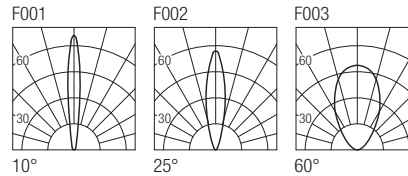

Supply current
350-500 mA (V, 2,9V)

Power
1-2 W

Series wiring

CRI
85

2-Step MacAdam

Dimensions

Photometric diagrams

CCT/CRI/Flux