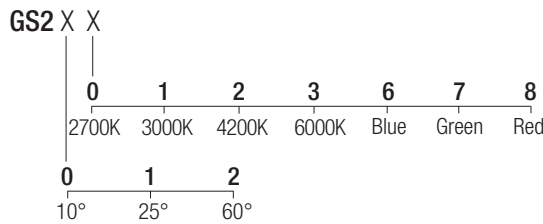

CCT/CRI/Flux

	350mA	500mA
2700K	89lm	128lm
3000K	93lm	133lm
4200K	103lm	154lm
6000K	114lm	165lm

Code construction