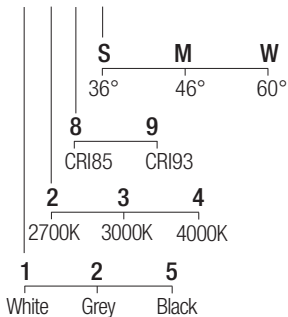

Code construction

HP11 X X X X

Note: The finishing refers to the outer ring of the luminaire only, the inner part of the optical compartment is always black.

Accessories

LOH1B

Black

Low luminance louver

SHP1101

Milky screen

Note: The screen must be ordered together with the lighting fixture.

Drivers 250mA

on/off

AL1025 (1) IP20 ⌀ 40 mm

dimnable

AL4030 (1) IP20 0/1..10V ⌀ 55 mm

ALD425 (1) IP20 DALI 2 PUSH ⌀ 36 mm

AL4031 (1) IP20 DALI 2 ⌀ 55 mm

AL4032 (1) IP20 IGBT-TRIAC ⌀ 55 mm