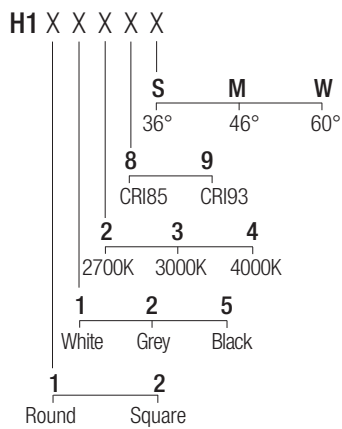

**Supply current**  
250mA (V<sub>i</sub> 36V)

**Power**  
10W

**CRI**  
85-93

**2-Step MacAdam**

**Dimensions**

**Photometric diagrams**

**CCT/CRI/Flux**

|       | CRI85  | CRI93 |
|-------|--------|-------|
| 2700K | 890lm  | 840lm |
| 3000K | 1000lm | 930lm |
| 4000K | 1040lm | 960lm |

**Code construction**

**Accessories**

LOH1 LOH1B LOH1G

White Black Grey

Low luminance louver

SH101

Milky screen

**Note:** The screen must be ordered together with the lighting fixture.