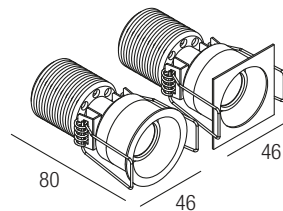

**Supply current**  
250mA (V<sub>i</sub> 36V)

**Power**  
10W

**CRI**  
85-93

**2-Step MacAdam**

**Dimensions**

**Photometric diagrams**

**CCT/CRI/Flux**

|       | CRI85  | CRI93 |
|-------|--------|-------|
| 2700K | 890lm  | 840lm |
| 3000K | 1000lm | 930lm |
| 4000K | 1040lm | 960lm |