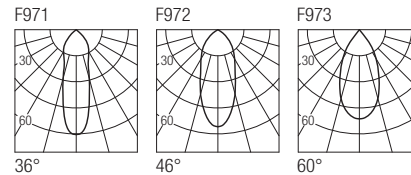

**Supply current**  
250mA (V<sub>i</sub> 36V)

**Power**  
10W

**CRI**  
85-93

**2-Step MacAdam**

**Dimensions**

**Photometric diagrams**

**CCT/CRI/Flux**

|       | CRI85  | CRI93 |
|-------|--------|-------|
| 2700K | 890lm  | 840lm |
| 3000K | 1000lm | 930lm |
| 4000K | 1040lm | 960lm |