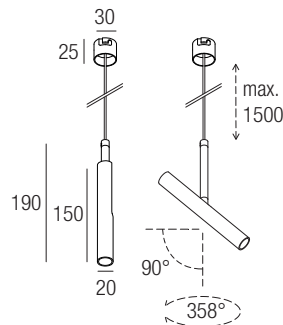

CE IP20 made in Italy

Supply current
500mA (V, 2,9V)

Power
2W

Series wiring

CRI
85

2-Step MacAdam

Dimensions

Photometric diagrams

AL4010 (1..12) IP20 PUSH 0/1..10V 72 mm

ALD450 (1..7) IP20 DALI 2 PUSH 36 mm

AL4151 (2..14) IP20 DALI 2 72 mm

AL4153 (1..14) IP20 PUSH IGBT-TRIAC 56 mm