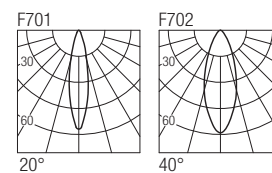

CE IP20 made in Italy

Supply current
500mA (V, 2,9V)

Power
2W

Series wiring

CRI
85

2-Step MacAdam

Dimensions

Photometric diagrams