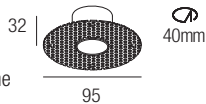

CCT/CRI/Flux

| | |
|-------|--------|
| 2700K | 128 lm |
| 3000K | 133 lm |
| 4200K | 154 lm |

Code construction

Note: Made-to-measure cable available on request.

Accessories

ZQC001 ZQC001B
White Black

Plasterboard recessing frame