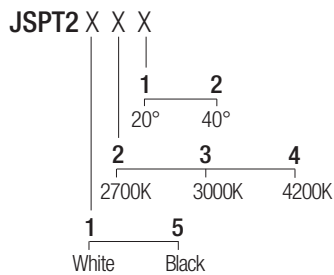

Code construction

Note: Made-to-measure cable available on request.

Accessories

ZQC001 ZQC001B
White Black

Plasterboard recessing frame

AL7022

24VDC/500mA constant current converter

Drivers 500mA

on/off

AL1074 (1..7) IP20 30 mm

AL1077 (1..6) IP20 40 mm

AL1084 (1..11) IP20 S.P. 55 mm

dimmmable

AL4010 (1..12) IP20 PUSH 0/1..10V 72 mm

ALD450 (1..7) IP20 DALI 2 PUSH 36 mm

AL4151 (2..14) IP20 DALI 2 72 mm

AL4153 (1..14) IP20 PUSH IGBT-TRIAC 56 mm