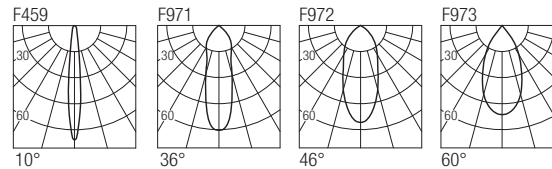

CE  IP20 made in Italy

Supply current
24VDC

Power
10W

CRI
85-93

2-Step MacAdam

Dimensions

Photometric diagrams

CCT/CRI/Flux

	CRI85	CRI93
2700K	890lm	840lm
3000K	1000lm	930lm
4200K	1040lm	960lm

Code construction

Note: Versions with extended arm length are available upon request.

Accessories

LJ01 **LJ01B**
White Black 
Low luminance louver