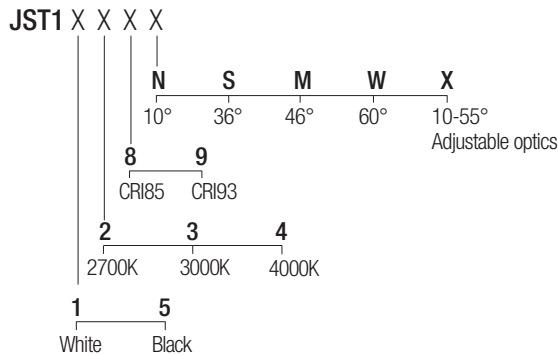

CE  IP20 made in Italy

Supply current
24VDC

Power
10W

CRI
85-93

2-Step MacAdam

Dimensions

Photometric diagrams

CCT/CRI/Flux

	CRI85	CRI93
2700K	890lm	840lm
3000K	1000lm	930lm
4200K	1040lm	960lm

Code construction

Note: Versions with extended arm length are available upon request.

Accessories

LJ01 **LJ01B**
White Black 
Low luminance louver