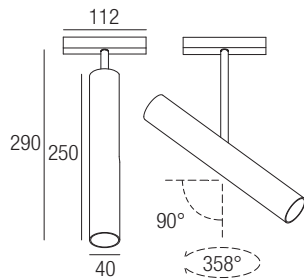

CE  IP20 made in Italy

Supply current
24VDC

Power
10W

CRI
85-93

2-Step MacAdam

Dimensions

Photometric diagrams

CCT/CRI/Flux