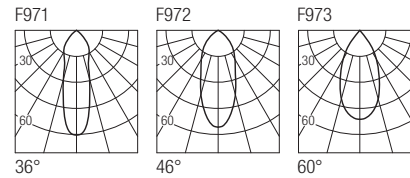

Supply current
250mA (V, 3x36V)

Power
3x10W

CRI
85-93

2-Step MacAdam

Dimensions

Photometric diagrams

CCT/CRI/Flux (x3)

	CRI85	CRI93
2700K	890lm	840lm
3000K	1000lm	930lm
4000K	1040lm	960lm