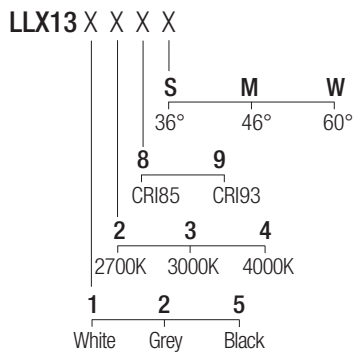

Supply current
250mA (V, 3x36V)

Power
3x10W

CRI
85-93

2-Step MacAdam

Dimensions

Photometric diagrams

CCT/CRI/Flux (x3)

	CRI85	CRI93
2700K	890lm	840lm
3000K	1000lm	930lm
4000K	1040lm	960lm

Code construction

Note: The finishing refers to the outer ring of the luminaire only, the inner part of the optical compartment is always black.

Accessories

SLLX1301 (3 pcs)
Milky screen

Note: The screen must be ordered together with the lighting fixture.