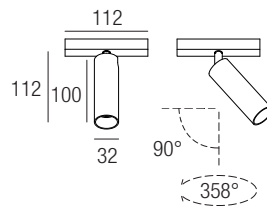

Supply current

24VDC

Power

6W

CRI

98

2-Step MacAdam

Dimensions

Photometric diagrams

CCT/CRI/Flux

2700K	540 lm
3000K	600 lm
4200K	620 lm

Code construction

Note: Versions with extended arm length are available upon request.

Accessories

LJ02 White **LJ02B** Black 
Low luminance louver