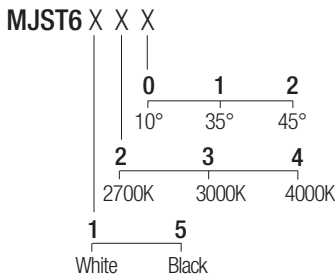

Supply current

24VDC

Power

6W

CRI

98

2-Step MacAdam

Dimensions

Photometric diagrams

CCT/CRI/Flux

2700K	540 lm
3000K	600 lm
4200K	620 lm

Code construction

Note: Versions with extended arm length are available upon request.

Accessories

LJ02 White **LJ02B** Black 
Low luminance louver