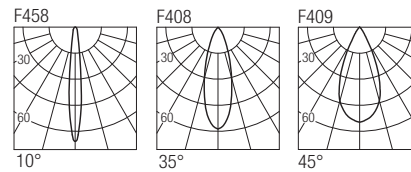

Supply current

24VDC

Power

6W

CRI

98

2-Step MacAdam

Dimensions

Photometric diagrams

CCT/CRI/Flux

2700K	540 lm
3000K	600 lm
4200K	620 lm

Code construction

Note: Versions with extended arm length are available upon request.

Accessories

LJ02 White **LJ02B** Black 
Low luminance louver