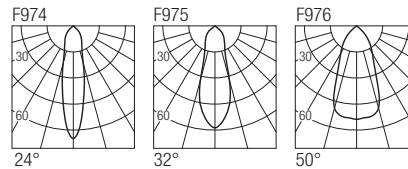

CE IP44 made in Italy

Supply current
500mA (V_i 36V)

Power
20W

CRI
85-93

2-Step MacAdam

Dimensions

Photometric diagrams

CCT/CRI/Flux