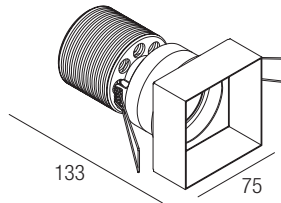

CE IP44 made in Italy

Supply current
500mA (V_i 36V)

Power
20W

CRI
85-93

2-Step MacAdam

Dimensions

Photometric diagrams

CCT/CRI/Flux

ALB451 (1) IP20 DALI 2 PUSH ⌀ 46 mm

AL4151 (1) IP20 DALI 2 ⌀ 72 mm

AL4153 (1) IP20 PUSH IGBT-TRIAC ⌀ 56 mm