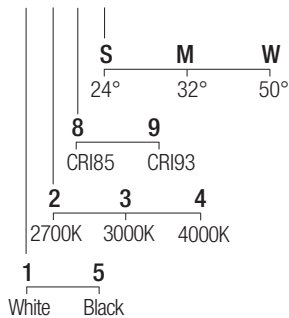

CCT/CRI/Flux

	CRI85	CRI93
2700K	1830lm	1700lm
3000K	2000lm	1830lm
4000K	2100lm	1950lm

Code construction

MQ2 X X X X