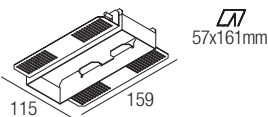

LOH1X3 LOH1X3B (3 pcs)

White Black

Low luminance louver

SMQX1301 (3 pcs)

Milky screen

Note: The screen must be ordered together with the lighting fixture.

Drivers 250mA

on/off

AL1025 (1) IP20 40 mm

dimmmable

AL4030 (1) IP20 0/1...10V 55 mm

ALD425 (1) IP20 DALI 2 PUSH 36 mm

AL4031 (1) IP20 DALI 2 55 mm

AL4032 (1) IP20 IGBT-TRIAC 55 mm

Note: Each fixture needs 3 drivers.