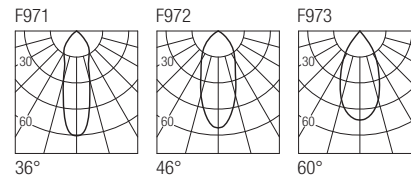

CE  IP44 made in Italy

Supply current
250mA (V_i 3x36V)

Power
3x10W

CRI
85-93

2-Step MacAdam

Dimensions

Photometric diagrams

CCT/CRI/Flux (3x)