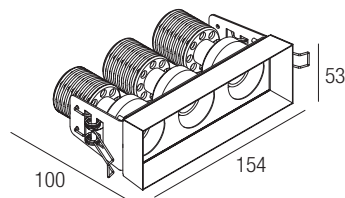

CE  IP44 made in Italy

Supply current
250mA (V_i 3x36V)

Power
3x10W

CRI
85-93

2-Step MacAdam

Dimensions

Photometric diagrams

CCT/CRI/Flux (3x)