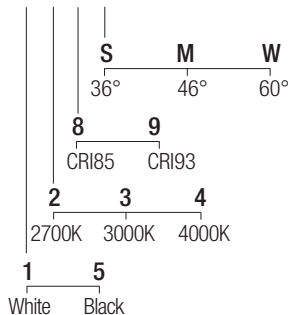

CCT/CRI/Flux (3x)

	CRI85	CRI93
2700K	890lm	840lm
3000K	1000lm	930lm
4000K	1040lm	960lm

Code construction

MQX13 X X X X