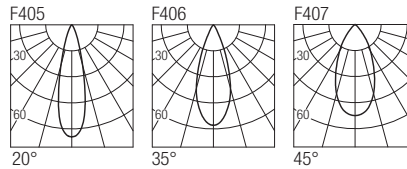

CE  IP44 made in Italy

**Supply current**  
350-500mA (V, 2, 9V)

**Power**  
1-2W

**Series wiring**

**CRI**  
85

**2-Step MacAdam**

**Dimensions**

**Photometric diagrams**