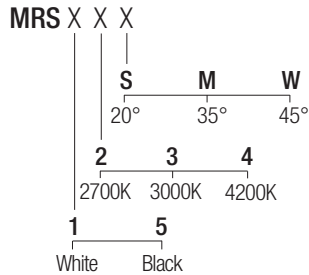

CCT/CRI/Flux

	350mA	500mA
2700K	89 lm	128 lm
3000K	93 lm	133 lm
4200K	103 lm	154 lm

Code construction