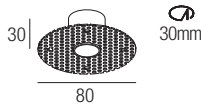

AL7022

24VDC/500mA constant current converter

Drivers 350mA

on/off

AL1034 (1..11) IP20 30 mm

AL1035 (1..11) IP20 40 mm

AL1037 (1..16) IP20 S.P. 55 mm

dimmmable

AL4000 (1..12) IP20 PUSH 0/1..10V 72 mm

ALD435 (1..11) IP20 DALI 2 PUSH 36 mm

AL4051 (2..14) IP20 DALI 2 72 mm

AL4053 (1..14) IP20 PUSH IGBT-TRIAC 56 mm

Drivers 500mA

on/off

AL1074 (1..7) IP20 30 mm

AL1077 (1..6) IP20 40 mm

AL1084 (1..11) IP20 S.P. 55 mm

dimmmable

AL4010 (1..12) IP20 PUSH 0/1..10V 72 mm

ALD450 (1..7) IP20 DALI 2 PUSH 36 mm

AL4151 (2..14) IP20 DALI 2 72 mm

AL4153 (1..14) IP20 PUSH IGBT-TRIAC 56 mm