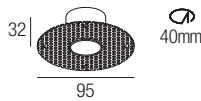

Accessories

ZQC001 White
ZQC001B Black
Plasterboard recessing frame