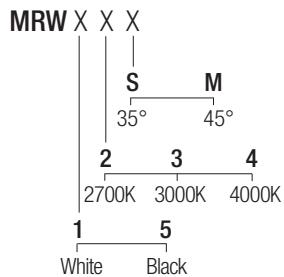

CE  IP44 made in Italy

**Supply current**  
500mA (V<sub>i</sub> 9V)

**Power**  
6W

**Series wiring**

**CRI**  
98

**2-Step MacAdam**

**Dimensions**

**Photometric diagrams**

**CCT/CRI/Flux**

2700K	540 lm
3000K	600 lm
4000K	620 lm

**Code construction**

**Accessories**

**ZQC001** White  
**ZQC001B** Black  
Plasterboard recessing frame

**SMRW01**  
Milky screen 

**Note:** The screen must be ordered together with the lighting fixture.