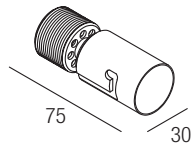

CE  IP44 made in Italy

**Supply current**  
500mA (V<sub>i</sub> 9V)

**Power**  
6W

**Series wiring**

**CRI**  
98

**2-Step MacAdam**

**Dimensions**

**Photometric diagrams**

**Drivers 500mA**

on/off

**AL1074** (1..2) IP20  30 mm

**AL1077** (1..2) IP20  40 mm

**AL1084** (1..3) IP20 S.P.  55 mm

dimmable

**AL4010** (1..4) IP20 PUSH 0/1..10V  72 mm

**ALD450** (1..2) IP20 DALI 2 PUSH  36 mm

**AL4151** (1..4) IP20 DALI 2  72 mm

**AL4153** (1..4) IP20 PUSH IGBT-TRIAC  56 mm

**AL7022**

24VDC/500mA constant current converter