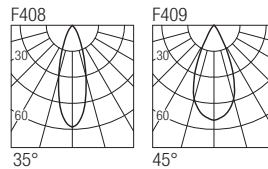

CE  IP44 made in Italy

**Supply current**  
500mA (V<sub>i</sub> 9V)

**Power**  
6W

**Series wiring**

**CRI**  
98

**2-Step MacAdam**

**Dimensions**

**Photometric diagrams**