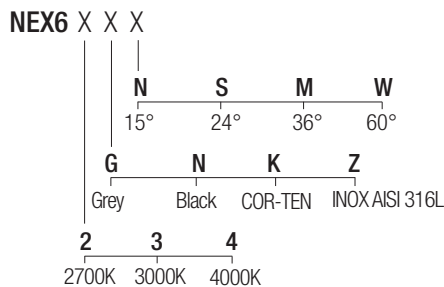

CCT/CRI/Flux

2700K	540lm
3000K	600lm
4000K	620lm

Code construction