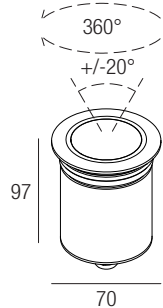

IP67 made in Italy

Supply current
500mA (V, 9V)

Power
6W

Series wiring

CRI
98

2-Step MacAdam

Dimensions

Photometric diagrams

Drivers 500mA

- on/off
- AL1074 (1..2) IP20 ⌀ 30 mm
 - AL1077 (1..2) IP20 ⌀ 40 mm
 - AL1084 (1..3) IP20 S.P. ⌀ 55 mm
 - AL9051 (1..3) IP67 ⌀ 44 mm
- dimnable
- AL4010 (1..4) IP20 PUSH 0/1..10V ⌀ 72 mm
 - ALD450 (1..2) IP20 DALI 2 PUSH ⌀ 36 mm
 - AL4151 (1..4) IP20 DALI 2 ⌀ 72 mm
 - AL4153 (1..4) IP20 PUSH IGBT-TRIAC ⌀ 56 mm
 - AL6050 (1..2) IP67 DALI 2 ⌀ 44 mm
 - AL8050 (2..4) IP67 DALI 2 ⌀ 48 mm