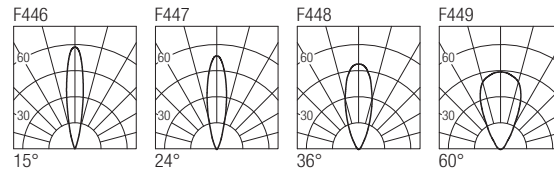

IP67 made in Italy

Supply current
500mA (V, 9V)

Power
6W

Series wiring

CRI
98

2-Step MacAdam

Dimensions

Photometric diagrams