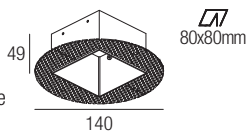

Accessories

ZQC004 ZQC004B

White Black

Plasterboard recessing frame