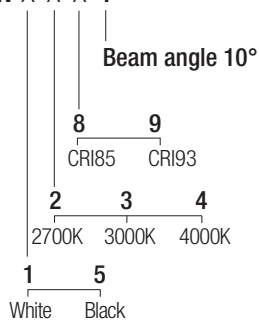

Dimensions

Photometric diagrams

CCT/CRI/Flux

	CRI85	CRI93
2700K	890lm	840lm
3000K	1000lm	930lm
4000K	1040lm	960lm

Code construction

NQW X X X 1

Accessories

ZQC004 ZQC004B