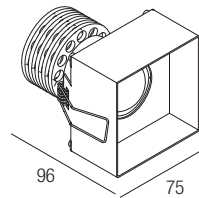

Dimensions

Photometric diagrams

CCT/CRI/Flux

	CRI85	CRI93
2700K	890lm	840lm
3000K	1000lm	930lm
4000K	1040lm	960lm

Code construction

NQW X X X 1

Accessories

ZQC004 ZQC004B