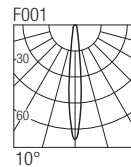

Dimensions

Photometric diagrams

CCT/CRI/Flux

	CRI85	CRI93
2700K	890lm	840lm
3000K	1000lm	930lm
4000K	1040lm	960lm

Code construction

NQW X X X 1

Accessories

ZQC004 ZQC004B