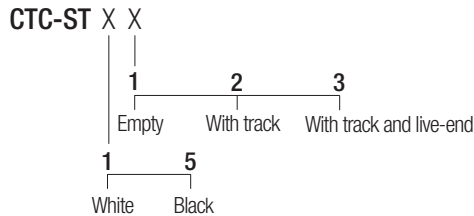

Code Construction