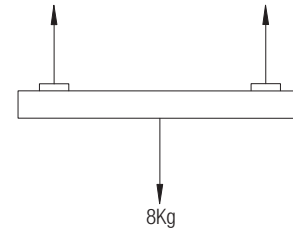

CE IP20 made in Italy

Power supply
24VDC

Max current
15A

Straight module 1002 mm

Load schemes

Code Construction

Joints

Accessories