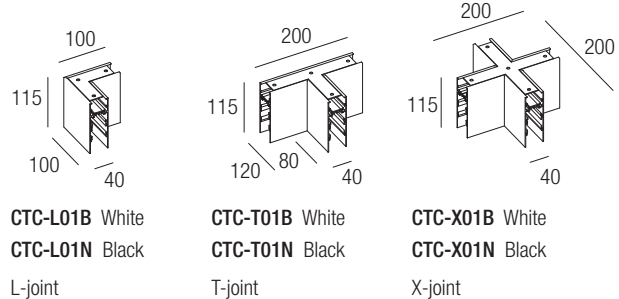

CE IP20 made in Italy

Power supply
24VDC

Max current
15A

Straight module 1002 mm

Load schemes

Code Construction

Joints

Accessories

CT-DEB White
CT-DEN Black
Dead end

CT-MJB White
CT-MJN Black
Mechanical joints
(2 pcs)

CT-EJ
Electrical straight joint

Drivers 24VDC

on/off
AL2012 25W ⌀60 mm
AL2031 70W ⌀70 mm
AL2040 150W ⌀80 mm

dimmable
AL5012 24W DALI 2 PUSH 0/1..10V ⌀45 mm
AL5241 100W DALI 2 PUSH ⌀70 mm
dimming module
AL7035 DALI 2 PUSH 0/1..10V ⌀44 mm