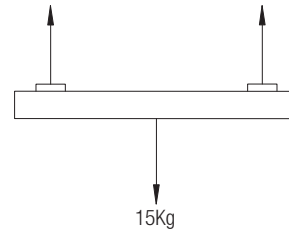

CE IP20 made in Italy

Power supply
24VDC

Max current
15A

Straight module 1002 mm

Load schemes

Code Construction

Joints

Accessories