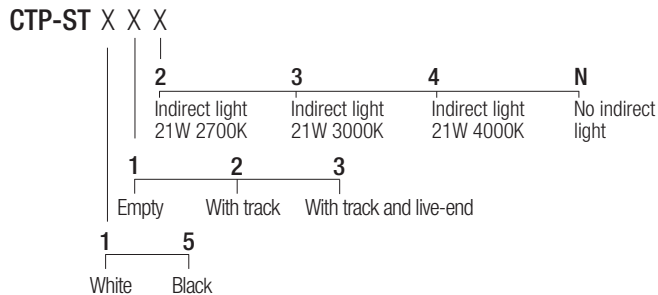

CE IP20 made in Italy

Power supply
24VDC

Max current
15A

Straight module 1002 mm

Load schemes

Code Construction

Joints

Accessories