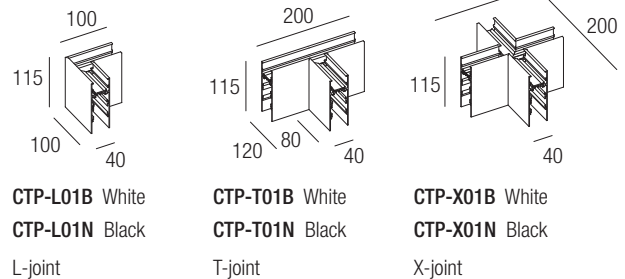

CE IP20 made in Italy

Power supply
24VDC

Max current
15A

Straight module 1002 mm

Load schemes

Code Construction

Joints

Accessories

CT-DEB White
CT-DEN Black
Dead end

CT-EJ
Electrical straight joint

CTP-F01B White
CTP-F01N Black
Ceiling rose without driver and with suspension kit CTP-K01

CTP-F02B White
CTP-F02N Black
Ceiling rose with driver 100W and with suspension kit CTP-K01