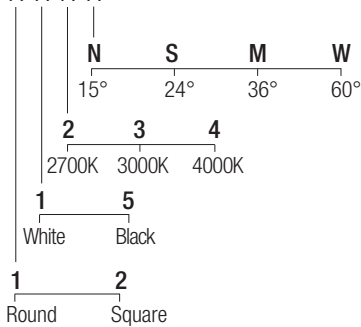

Code construction

PLX6 X X X X

Accessories

LPLX601

Low luminance louver

SPLX601

Milky screen

Note: The filter and the screen must be ordered together with the lighting fixture.

AL7022

24VDC/500mA constant current converter

Drivers 500mA

on/off

AL1074 (1..2) IP20 ⌀ 30 mm

AL1077 (1..2) IP20 ⌀ 40 mm

AL1084 (1..3) IP20 S.P. ⌀ 55 mm

dimmmable

AL4010 (1..4) IP20 PUSH 0/1..10V ⌀ 72 mm

ALD450 (1..2) IP20 DALI 2 PUSH ⌀ 36 mm

AL4151 (1..4) IP20 DALI 2 ⌀ 72 mm

AL4153 (1..4) IP20 PUSH IGBT-TRIAC ⌀ 56 mm