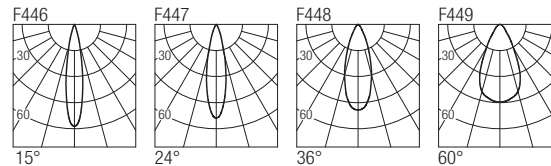

Dimensions

Photometric diagrams

CCT/CRI/Flux

2700K	540 lm
3000K	600 lm
4000K	620 lm

Code construction

Accessories

LPLXU601

Low luminance louver