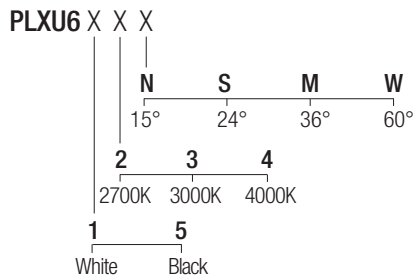

Dimensions

Photometric diagrams

CCT/CRI/Flux

2700K	540 lm
3000K	600 lm
4000K	620 lm

Code construction

Accessories

LPLXU601

Low luminance louver

SPLXU601

Milky screen

Note: The filter and the screen must be ordered together with the lighting fixture.

Drivers 500mA

on/off

AL1074 (1..2) IP20 ⌀30 mm

AL1077 (1..2) IP20 ⌀40 mm

AL1084 (1..3) IP20 S.P. ⌀55 mm