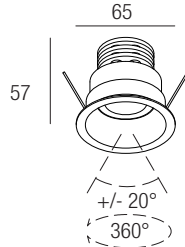

Dimensions

Photometric diagrams

CCT/CRI/Flux

2700K	540 lm
3000K	600 lm
4000K	620 lm

Code construction

Accessories

LPLXU601

Low luminance louver