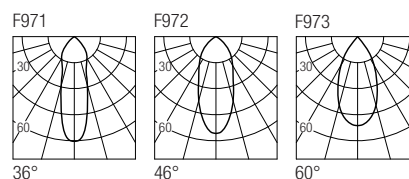

Supply current

250mA (V, 36V)

Power

10W

CRI

85-93

2-Step MacAdam

Dimensions

Photometric diagrams

CCT/CRI/Flux

	CRI85	CRI93
2700K	890lm	840lm
3000K	1000lm	930lm
4000K	1040lm	960lm

Code construction

Drivers 250mA

on/off

AL1025 (1) IP20

dimmable