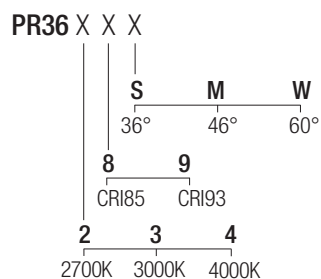

Supply current

250mA (V, 36V)

Power

10W

CRI

85-93

2-Step MacAdam

Dimensions

Photometric diagrams

CCT/CRI/Flux

	CRI85	CRI93
2700K	890lm	840lm
3000K	1000lm	930lm
4000K	1040lm	960lm

Code construction

Drivers 250mA

on/off

AL1025 (1) IP20

dimmable