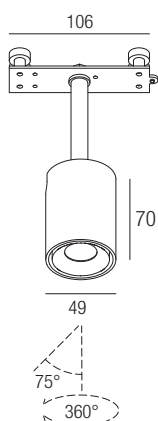

Supply current

250mA (V, 36V)

Power

10W

CRI

85-93

2-Step MacAdam

Dimensions