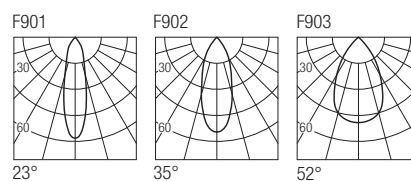

Supply current

500mA (V_f 36V)

Power

20W

CRI

85-93

2-Step MacAdam

Dimensions

Photometric diagrams

CCT/CRI/Flux

	CRI85	CRI93
2700K	1830lm	1700lm
3000K	2000lm	1830lm
4000K	2100lm	1950lm

Code construction

Drivers 500mA

on/off

AL1084 (1) IP20 S.P.

dimnable