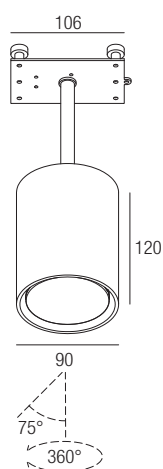

Supply current

500mA (V_f 36V)

Power

20W

CRI

85-93

2-Step MacAdam

Dimensions