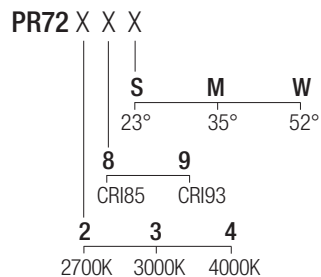

Supply current

500mA (V_f 36V)

Power

20W

CRI

85-93

2-Step MacAdam

Dimensions

Photometric diagrams

CCT/CRI/Flux

	CRI85	CRI93
2700K	1830lm	1700lm
3000K	2000lm	1830lm
4000K	2100lm	1950lm

Code construction

Drivers 500mA

on/off

AL1084 (1) IP20 S.P.

dimnable