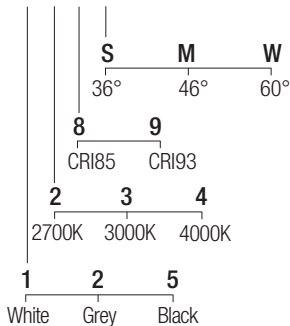

Code construction

SU12 X X X X

Accessories

SSU1201 (2 pcs)

Milky screen

Note: The screen must be ordered together with the lighting fixture.