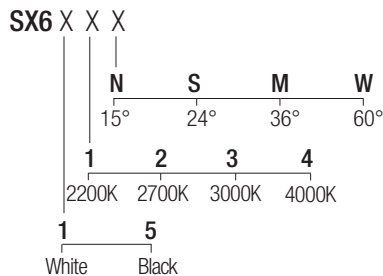

2-Step MacAdam

Dimensions

Photometric diagrams

CCT/CRI/Flux

2200K	490 lm
2700K	540 lm
3000K	600 lm
4000K	620 lm

Code construction

Accessories

ZQS001 ZQS001B