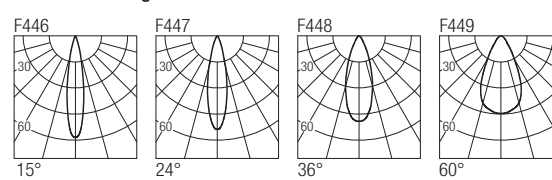

2-Step MacAdam

Dimensions

Photometric diagrams

CCT/CRI/Flux

2200K	490 lm
2700K	540 lm
3000K	600 lm
4000K	620 lm

Code construction

Accessories

ZQS001 ZQS001B