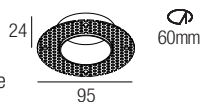

Accessories

ZQS001 ZQS001B

White Black

Plasterboard recessing frame