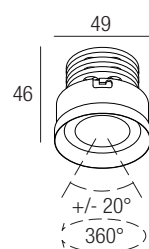

IP44 made in Italy

Supply current

500mA (V_i 9V)

Power

6W

Series wiring

CRI

98

2-Step MacAdam

Dimensions

Photometric diagrams

CCT/CRI/Flux

2200K	490 lm
2700K	540 lm
3000K	600 lm
4000K	620 lm

Code construction

Accessories

ZQS001 ZQS001B

on/off

AL1074 (1..2) IP20 ⌀ 30 mm

AL1077 (1..2) IP20 ⌀ 40 mm

AL1084 (1..3) IP20 S.P. ⌀ 55 mm

dimnable

AL4010 (1..4) IP20 PUSH 0/1..10V ⌀ 72 mm

ALD450 (1..2) IP20 DALI 2 PUSH ⌀ 36 mm

AL4151 (1..4) IP20 DALI 2 ⌀ 72 mm