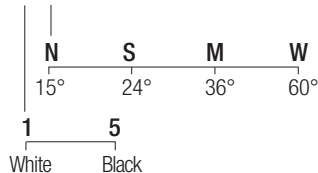

CCT/CRI/Flux

3000K	1800K
870lm	16lm

Code construction

DTWSXU1 X X