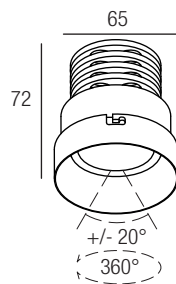

Supply current
400mA (V_i 18V)

Power
8W

Series wiring

CRI
95

DTW 3000K to 1800K

Dimensions

Photometric diagrams

CCT/CRI/Flux