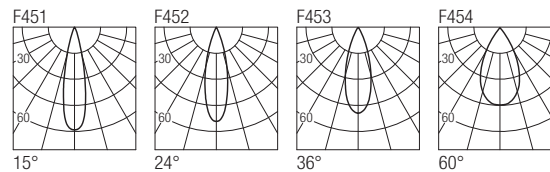

Supply current
400mA (V_i 18V)

Power
8W

Series wiring

CRI
95

DTW 3000K to 1800K

Dimensions

Photometric diagrams

CCT/CRI/Flux