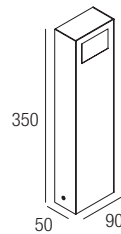

CE  **IP65 made in Italy**

Supply current
230VAC

Power
5W

CRI
85

2-Step MacAdam

Dimensions

Photometric diagrams

F007 - ASYMMETRIC