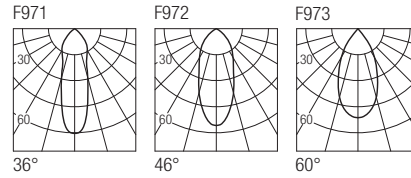

CE  IP20 made in Italy

**Supply current**  
230VAC

**Power**  
2x10W

**CRI**  
85-93

**2-Step MacAdam**

**Dimensions**

**Photometric diagrams**

**CCT/CRI/Flux (x2)**

	CRI85	CRI93
2700K	890lm	840lm
3000K	1000lm	930lm
4000K	1040lm	960lm

**Code construction**

**Note:** The finishing refers to the outer ring of the luminaire only, the inner part of the optical compartment is always black.