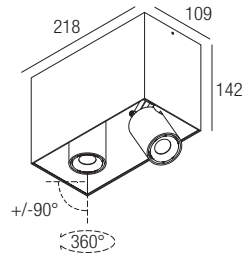

CE  IP20 made in Italy

**Supply current**  
230VAC

**Power**  
2x10W

**CRI**  
85-93

**2-Step MacAdam**

**Dimensions**

**Photometric diagrams**

**CCT/CRI/Flux (x2)**