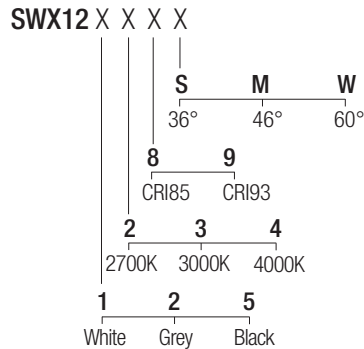

CE  IP20 made in Italy

**Supply current**  
230VAC

**Power**  
2x10W

**CRI**  
85-93

**2-Step MacAdam**

**Dimensions**

**Photometric diagrams**

**CCT/CRI/Flux (x2)**

	CRI85	CRI93
2700K	890lm	840lm
3000K	1000lm	930lm
4000K	1040lm	960lm

**Code construction**

**Note:** The finishing refers to the outer ring of the luminaire only, the inner part of the optical compartment is always black.