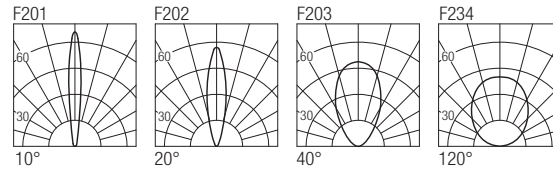

Dimensions

Photometric diagrams

CCT/CRI/Flux

Code construction

XT5 X X X X

Note: Made-to-measure cable available on request.

Accessories

CSXJ01