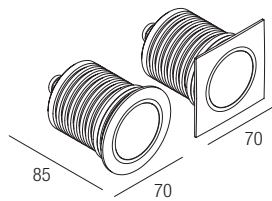

Dimensions

Photometric diagrams

CCT/CRI/Flux

Code construction

XT5 X X X X

Note: Made-to-measure cable available on request.

Accessories

CSXJ01