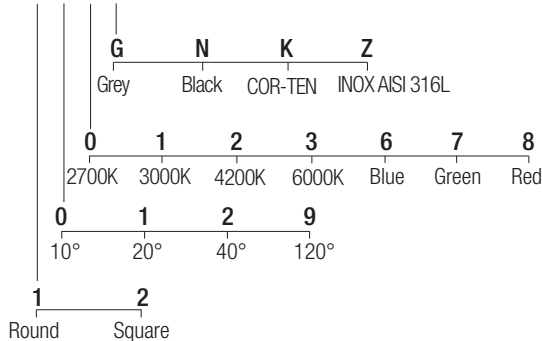

Dimensions

Photometric diagrams

CCT/CRI/Flux

Code construction

XT5 X X X X

Note: Made-to-measure cable available on request.

Accessories

CSXJ01