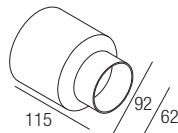

Dimensions

Photometric diagrams

CCT/CRI/Flux

Code construction

XT5 X X X X

Note: Made-to-measure cable available on request.

Accessories

CSXJ01

Recessing box

LXT501

Low luminance louver

Note: The filter must be ordered together with the lighting fixture.

Drivers 24VDC

on/off

AL2124 (1) IP20 ⌀ 28 mm

AL2012 (1..4) IP20 ⌀ 60 mm

AL2031 (1..11) IP20 ⌀ 70 mm

AL2040 (1..25) IP20 ⌀ 80 mm

AL9222 (1..6) IP67 ⌀ 44 mm

AL9231 (1..11) IP67 ⌀ 85 mm

AL9240 (1..25) IP67 ⌀ 85 mm

dimmable

AL5012 (1..4) IP20 DALI 2 PUSH 0/1..10V ⌀ 45 mm

AL5241 (1..16) IP20 DALI 2 PUSH ⌀ 70 mm