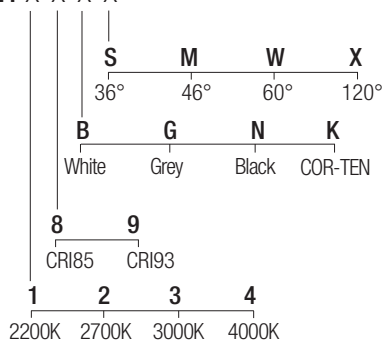

Supply current

24VDC

Power
7W

Parallel wiring

CRI
85-93 (2700K-3000K-4000K only)

2-Step MacAdam

Dimensions

Photometric diagrams

CCT/CRI/Flux

CCT	CRI85	CRI93
2200K	570lm	
2700K	630lm	590lm
3000K	700lm	650lm
4000K	730lm	670lm

Code construction

VN1 X X X X

Accessories

CSBT10
Recessing box

LVN101
Low luminance louver

Note: The filter must be ordered together with the lighting fixture.