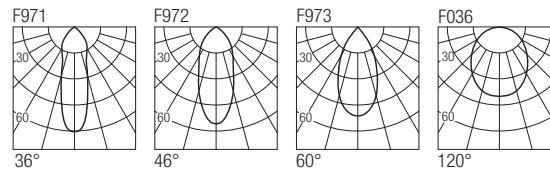

Supply current

24VDC

Power
7W

Parallel wiring

CRI
85-93 (2700K-3000K-4000K only)

2-Step MacAdam

Dimensions

Photometric diagrams