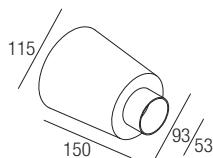

Accessories

CSBT10
Recessing box

LVN101
Low luminance louver

Note: The filter must be ordered together with the lighting fixture.

Drivers 24VDC

1. on/off
2. AL2124 (1) IP20 ⌀ 28 mm
   - AL2012 (1..3) IP20 ⌀ 60 mm
   - AL2031 (1..10) IP20 ⌀ 70 mm
   - AL2040 (1..21) IP20 ⌀ 80 mm
   - AL9222 (1..5) IP67 ⌀ 44 mm
   - AL9231 (1..10) IP67 ⌀ 85 mm
   - AL9240 (1..21) IP67 ⌀ 85 mm
3. dimming module
4. AL5012 (1..3) IP20 DALI 2 PUSH 0/1..10V ⌀ 45 mm
   - AL5241 (3..14) IP20 DALI 2 PUSH ⌀ 70 mm
   - AL8012 (1..3) IP67 DALI 2 ⌀ 48 mm
5. dimming module
6. AL7035 IP20 DALI 2 PUSH 0/1..10V ⌀ 44 mm

Note: Dimming module AL7035 to be used in combination with a 24VDC power supply.