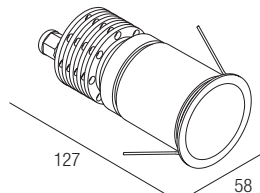

Supply current

24VDC

Power
7W

Parallel wiring

CRI
85-93 (2700K-3000K-4000K only)

2-Step MacAdam

Dimensions

Photometric diagrams

Drivers 24VDC

- on/off
- AL2124 (1) IP20 ⌀ 28 mm
 - AL2012 (1..3) IP20 ⌀ 60 mm
 - AL2031 (1..10) IP20 ⌀ 70 mm
 - AL2040 (1..21) IP20 ⌀ 80 mm
 - AL9222 (1..5) IP67 ⌀ 44 mm
 - AL9231 (1..10) IP67 ⌀ 85 mm
 - AL9240 (1..21) IP67 ⌀ 85 mm
- dimming module
- AL5012 (1..3) IP20 DALI 2 PUSH 0/1..10V ⌀ 45 mm
 - AL5241 (3..14) IP20 DALI 2 PUSH ⌀ 70 mm
 - AL8012 (1..3) IP67 DALI 2 ⌀ 48 mm
- dimming module
- AL7035 IP20 DALI 2 PUSH 0/1..10V ⌀ 44 mm