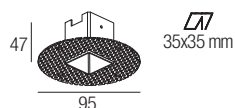

Accessories

ZQC002 ZQC002B

White Black

Plasterboard recessing frame

Drivers/Controllers

Push control

C03010 (2..9 fixtures) IP20 PUSH

Radio control system

C03010 (2..9 fixtures) IP20

C01062 Radio receiver - Ricevitore radio

AL2031 Driver 24VDC

C01063 Radio remote control - Telecomando

Note: All codes are required for correct installation of the radio control system.