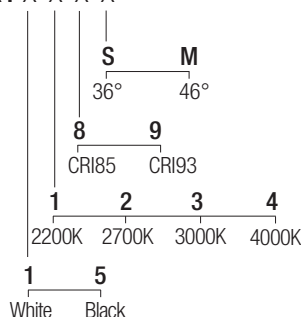

CE  IP44 made in Italy

Supply current
500mA (V_i 18V)

Power
10W

Series wiring

CRI
85-93

2-Step MacAdam

Dimensions

Photometric diagrams

CCT/CRI/Flux

CCT	CRI85	CRI93
2200K	810lm	
2700K	890lm	840lm
3000K	1000lm	930lm
4000K	1040lm	960lm

Code construction

ZR1 X X X X

Accessories

ZTC05U White
ZTC05UB Black
Plasterboard recessing frame

LZR101
Low luminance louver