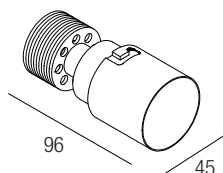

CE  IP44 made in Italy

Supply current
500mA (V_i 18V)

Power
10W

Series wiring

CRI
85-93

2-Step MacAdam

Dimensions

Photometric diagrams