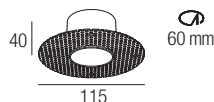

CCT/CRI/Flux

CCT	CRI85	CRI93
2200K	810lm	
2700K	890lm	840lm
3000K	1000lm	930lm
4000K	1040lm	960lm

Code construction

ZR1 X X X X

Accessories

ZTC05U White
ZTC05UB Black
Plasterboard recessing frame

LZR101
Low luminance louver