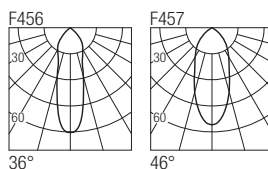

CE  IP44 made in Italy

Supply current
500mA (V_i 18V)

Power
10W

Series wiring

CRI
85-93

2-Step MacAdam

Dimensions

Photometric diagrams