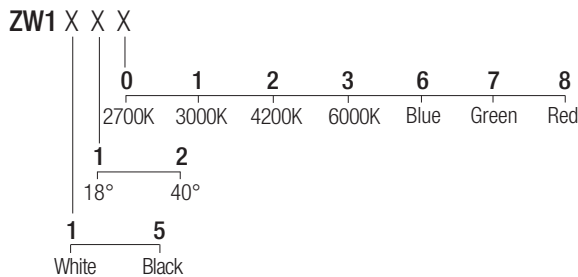

2-Step MacAdam

Dimensions

Photometric diagrams

CCT/CRI/Flux

	350mA	500mA
2700K	267lm	384lm
3000K	279lm	400lm
4200K	309lm	462lm
6000K	342lm	495lm

Code construction

Accessories

ZQC001 ZQC001B
White Black