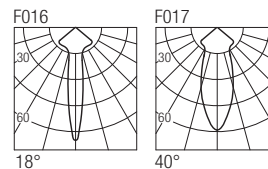

2-Step MacAdam

Dimensions

Photometric diagrams

CCT/CRI/Flux

	350mA	500mA
2700K	267lm	384lm
3000K	279lm	400lm
4200K	309lm	462lm
6000K	342lm	495lm

Code construction

Accessories

ZQC001 ZQC001B
White Black