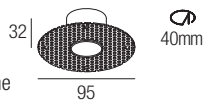

Accessories

ZQC001 ZQC001B
White Black

Plasterboard recessing frame