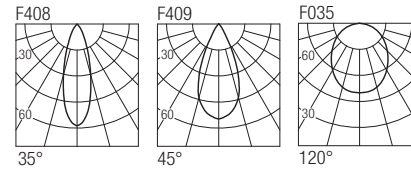

2-Step MacAdam

Dimensions

Photometric diagrams

CCT/CRI/Flux

2700K	540 lm
3000K	600 lm
4000K	620 lm

Code construction

Accessories

ZQT00U ZQT00UB
White Black
Plasterboard recessing frame