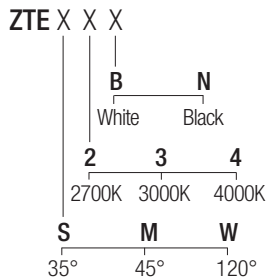

2-Step MacAdam

Dimensions

Photometric diagrams

CCT/CRI/Flux

2700K	540 lm
3000K	600 lm
4000K	620 lm

Code construction

Accessories

ZQT00U ZQT00UB
White Black
Plasterboard recessing frame

LZTE01

Low luminance louver

Note: The filter must be ordered together with the lighting fixture.

Drivers 500mA

on/off

AL1074 (1..2) IP20 ⌀ 30 mm

AL1077 (1..2) IP20 ⌀ 40 mm

AL1084 (1..3) IP20 S.P. ⌀ 55 mm