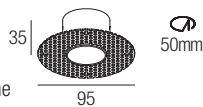

2-Step MacAdam

Dimensions

Photometric diagrams

CCT/CRI/Flux

2700K	540 lm
3000K	600 lm
4000K	620 lm

Code construction

Accessories

ZQT00U ZQT00UB
White Black
Plasterboard recessing frame

LZTE01

Low luminance louver

Note: The filter must be ordered together with the lighting fixture.

Drivers 500mA

on/off

AL1074 (1..2) IP20 ⌀ 30 mm

AL1077 (1..2) IP20 ⌀ 40 mm

AL1084 (1..3) IP20 S.P. ⌀ 55 mm