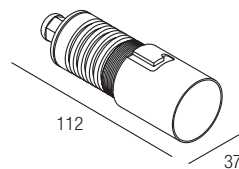

2-Step MacAdam

Dimensions

Photometric diagrams

CCT/CRI/Flux

2700K	540 lm
3000K	600 lm
4000K	620 lm

Code construction

Accessories

ZQT00U ZQT00UB
White Black
Plasterboard recessing frame

LZTE01

Low luminance louver

Note: The filter must be ordered together with the lighting fixture.

Drivers 500mA

on/off

AL1074 (1..2) IP20 ⌀ 30 mm

AL1077 (1..2) IP20 ⌀ 40 mm

AL1084 (1..3) IP20 S.P. ⌀ 55 mm

AL9051 (1..3) IP67 ⌀ 44 mm

dimmmable

AL4010 (1..4) IP20 PUSH 0/1..10V ⌀ 72 mm

ALD450 (1..2) IP20 DALI 2 PUSH ⌀ 36 mm

AL4151 (1..4) IP20 DALI 2 ⌀ 72 mm

AL4153 (1..4) IP20 PUSH IGBT-TRIAC ⌀ 56 mm

AL6050 (1..2) IP67 DALI 2 ⌀ 44 mm