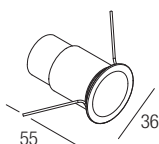

IP44 made in Italy

Supply current
350-500mA (V, 2.9V)

Power
1-2W

Series wiring

Dimensions

Photometric diagrams

CCT/CRI/Flux

	350mA	500mA
2700K	89lm	128lm
3000K	93lm	133lm
4200K	103lm	154lm
6000K	114lm	165lm