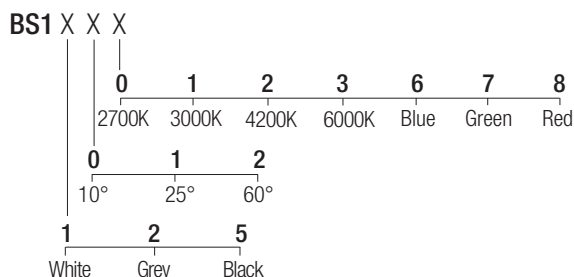

CCT/CRI/Flux

	350mA	500mA
2700K	89lm	128lm
3000K	93lm	133lm
4200K	103lm	154lm
6000K	114lm	165lm

Code construction