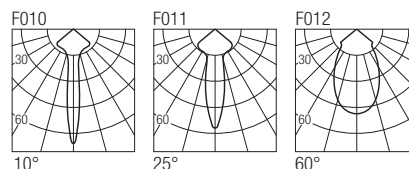

IP44 made in Italy

Supply current
350-500mA (V, 2.9V)

Power
1-2W

Series wiring

Dimensions

Photometric diagrams

CCT/CRI/Flux

	350mA	500mA
2700K	89lm	128lm
3000K	93lm	133lm
4200K	103lm	154lm
6000K	114lm	165lm