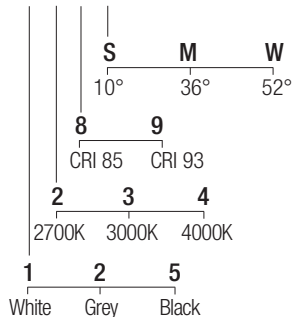

Optionals

BUX2NA
Low luminance louver

BUX2FL
Adjustable barn door flaps