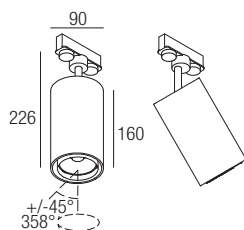

CE IP20 made in Italy

**Supply current**  
230VAC

**Power**  
10W

**Dimensions**

**Photometric diagrams**

**CCT/CRI/Flux**

	CRI85	CRI93
2700K	890lm	840lm
3000K	1000lm	930lm
4000K	1040lm	960lm

**Code construction**