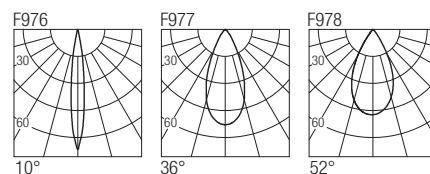

CE IP20 made in Italy

**Supply current**  
230VAC

**Power**  
10W

**Dimensions**

**Photometric diagrams**

**CCT/CRI/Flux**

	CRI85	CRI93
2700K	890lm	840lm
3000K	1000lm	930lm
4000K	1040lm	960lm

**Code construction**