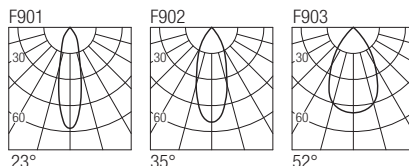

CE IP20 made in Italy

Supply current
230VAC

Power
20W

Dimensions

Photometric diagrams

CCT/CRI/Flux

CCT	CRI85	CRI93
2700K	1830lm	1700lm
3000K	2000lm	1830lm
4000K	2100lm	1950lm

Code construction