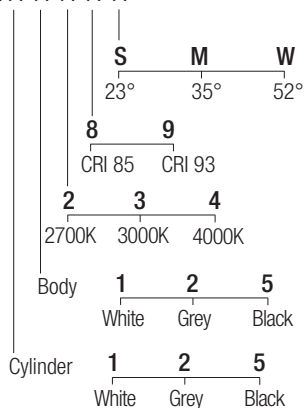

CCT/CRI/Flux

CCT	CRI85	CRI93
2700K	1830lm	1700lm
3000K	2000lm	1830lm
4000K	2100lm	1950lm

Code construction

BU2 X X X X