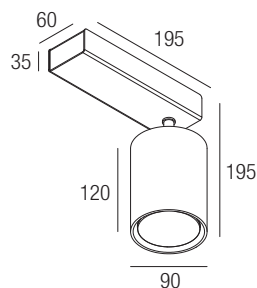

CE IP20 made in Italy

Supply current
230VAC

Power
20W

Dimensions

Photometric diagrams

CCT/CRI/Flux

CCT	CRI85	CRI93
2700K	1830lm	1700lm
3000K	2000lm	1830lm
4000K	2100lm	1950lm

Code construction