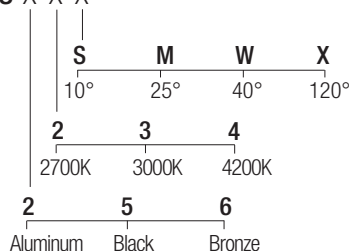

Code construction

CAS X X X

Note: cable cut to measure on request

Optionals

XP0022
Earth spike

LCAS01
Low luminance louver

Note: the filter must be ordered together with the lighting fixture

XNTC02
White
Antiglare snoot

XNTC05
Black

XNTC06
Bronze

XXT01
Tree strap