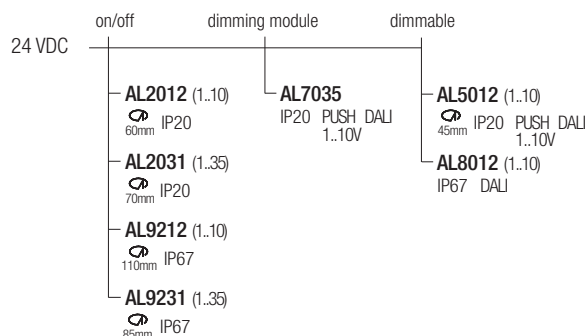

Photometric diagrams

Note: dimming module AL7035 to be used in combination with a 24VDC power supply