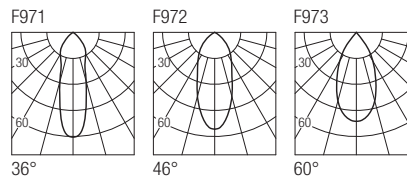

IP44 made in Italy

Supply current

250mA (V_f 37V)

Power

10W

Dimensions

Photometric diagrams

CCT/CRI/Flux

	CRI85	CRI93
2700K	890lm	840lm
3000K	1000lm	930lm
4000K	1040lm	960lm

Code construction

C1 X X X X

Optionals

LOH1 LOH1B LOH1G

White Black Grey

Low luminance louver

SC1001