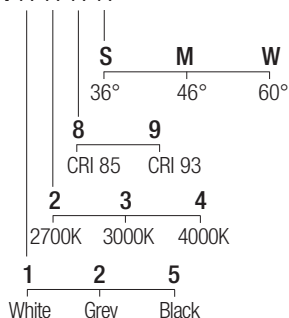

IP44 made in Italy

Supply current

250mA (V_f 37V)

Power

10W

Dimensions

Photometric diagrams

CCT/CRI/Flux

	CRI85	CRI93
2700K	890lm	840lm
3000K	1000lm	930lm
4000K	1040lm	960lm

Code construction

C1 X X X X

Optionals

LOH1 LOH1B LOH1G

White Black Grey

Low luminance louver

SC1001