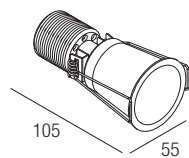

IP44 made in Italy

Supply current

250mA (V_f 37V)

Power

10W

Dimensions

Photometric diagrams

CCT/CRI/Flux