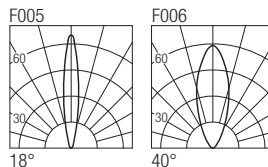

IP67 made in Italy

Supply current

350-500 mA (V, 8,7V)

Power

3-6 W

Series wiring

Dimensions

Photometric diagrams