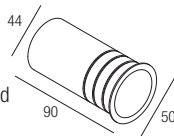

IP67 made in Italy

Supply current

350-500 mA (V, 8,7V)

Power

3-6 W

Series wiring

Dimensions

Photometric diagrams

CCT/CRI/Flux

	350mA	500mA
2700K	267lm	384lm
3000K	279lm	400lm
4200K	309lm	462lm
6000K	342lm	495lm

Code construction

GS6 X X

Note: cable cut to measure on request

Optionals

CSGS01

Recessing box with trim

Note: recessing box needed for installation

LGS601

Low luminance louver

Note: the filter must be ordered together with the lighting fixture

Drivers

350 mA		500 mA	
on/off	dimmable	on/off	dimmable
AL1034 (1..3) 30mm IP20	AL4000 (1..4) 72mm IP20 PUSH 1..10V	AL1074 (1..2) 30mm IP20	AL4010 (1..4) 72mm IP20 PUSH 1..10V
AL1035 (1..3) 40mm IP20	AL4051 (1..4) 72mm IP20 DALI	AL1077 (1..2) 40mm IP20	AL4151 (1..4) 72mm IP20 DALI
AL1037 (1..5) 55mm IP20 S.P.	AL4053 (1..4) 56mm IP20 PUSH IGBT-TRIAC	AL1084 (1..3) 55mm IP20 S.P.	AL4153 (1..4) 56mm IP20 PUSH IGBT-TRIAC
AL9011 (1..4) 44mm IP67	AL8035 (2..4) IP67 DALI	AL9051 (1..3) 44mm IP67	AL8050 (2..4) IP67 DALI