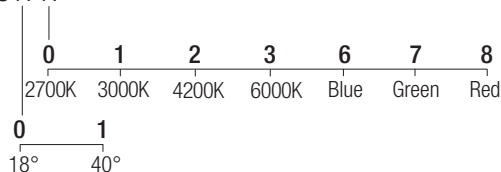

Code construction

GS6 X X

Note: cable cut to measure on request

Optionals

CSGS01

Recessing box with trim

Note: recessing box needed for installation

LGS601

Low luminance louver

Note: the filter must be ordered together with the lighting fixture

Drivers

350 mA		500 mA	
on/off	dimmable	on/off	dimmable
AL1034 (1..3) 30mm IP20	AL4000 (1..4) 72mm IP20 PUSH 1..10V	AL1074 (1..2) 30mm IP20	AL4010 (1..4) 72mm IP20 PUSH 1..10V
AL1035 (1..3) 40mm IP20	AL4051 (1..4) 72mm IP20 DALI	AL1077 (1..2) 40mm IP20	AL4151 (1..4) 72mm IP20 DALI
AL1037 (1..5) 55mm IP20 S.P.	AL4053 (1..4) 56mm IP20 PUSH IGBT-TRIAC	AL1084 (1..3) 55mm IP20 S.P.	AL4153 (1..4) 56mm IP20 PUSH IGBT-TRIAC
AL9011 (1..4) 44mm IP67	AL8035 (2..4) IP67 DALI	AL9051 (1..3) 44mm IP67	AL8050 (2..4) IP67 DALI